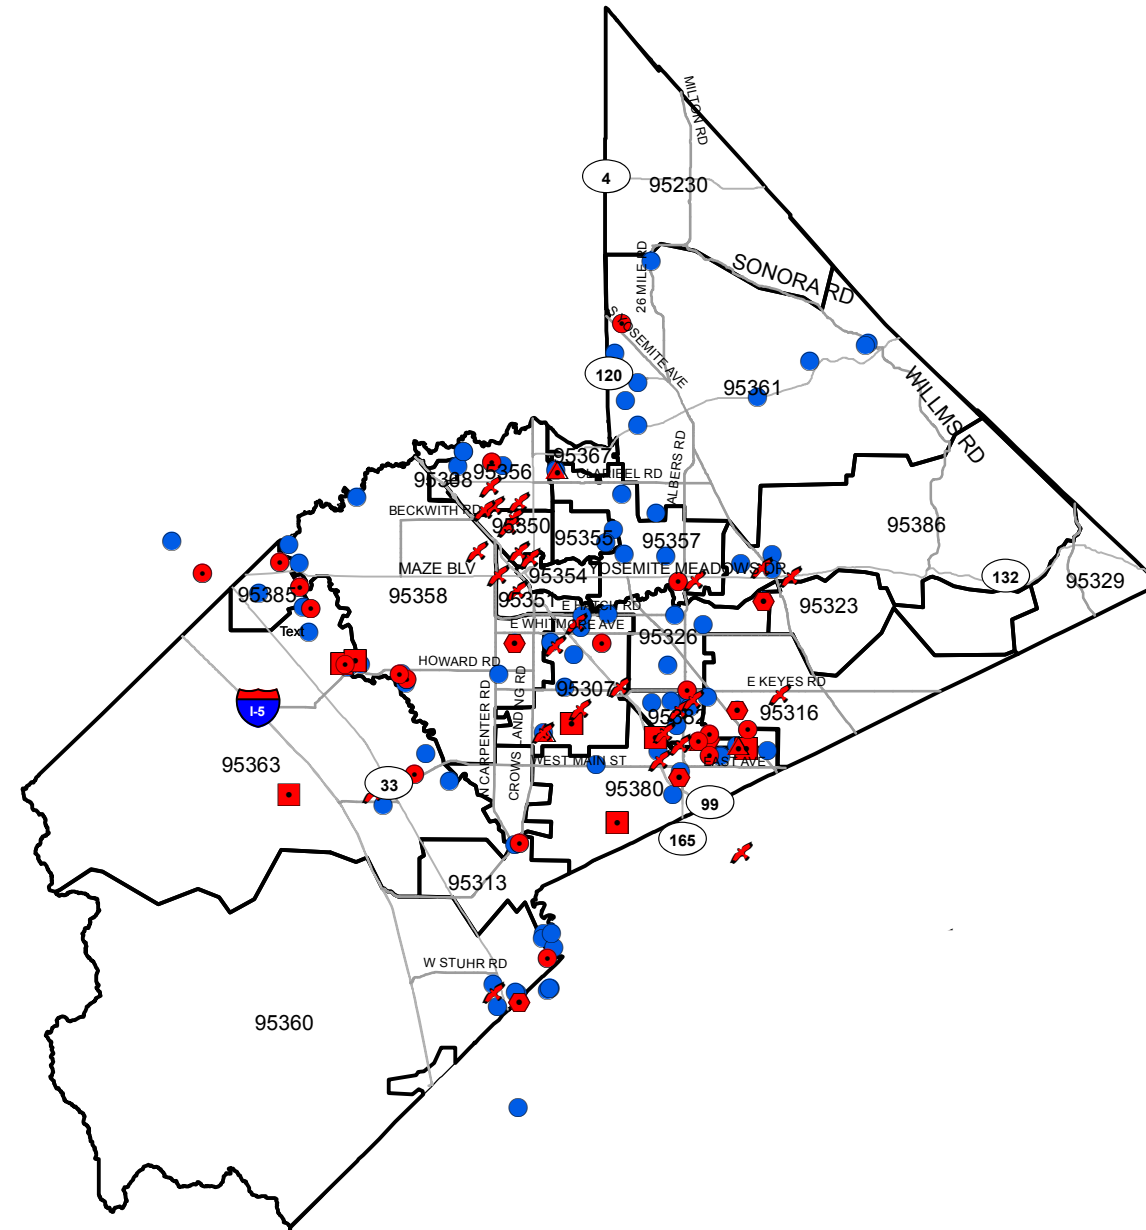

Legend

-  Positive Dead Birds
- Pool_Positive_Oct_15 number**
-  1
-  2
-  3
-  5 or more
-  Trap Sites

Blue indicates mosquito test sites
Red indicates positive mosquitoes
Red birds indicate positive dead birds

October 15, 2009

Mosquito Pools and Dead Bird

2009